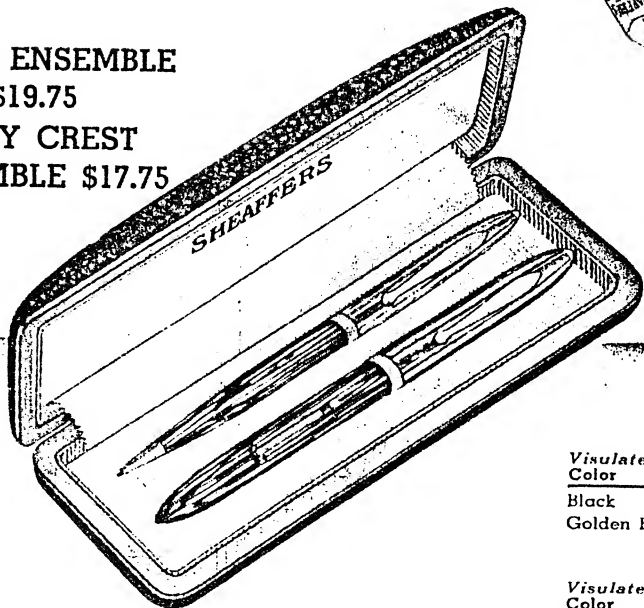

CREST LIFETIME FEATHERTOUCH

Visulated—(Lever Style) Color	$19.75 List Ensemble Code	$13.75 List Pen Code	$6.00 List Pencil Code
Black	SODPO	SODRU	SODSY
Golden Brown	SOFMU	SOFRA	SOFTI

LADY CREST LIFETIME FEATHERTOUCH

Visulated—(Lever Style) Color	$17.75 List Ensemble Code	$12.75 List Pen Code	$5.00 List Pencil Code
Black	SOGKI	SOGBA	SOGDO
Golden Brown	SOGLY	SOGCE	SOGFU